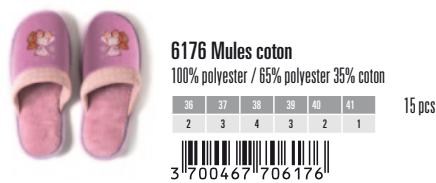

6176 Mules coton
100% polyester / 65% polyester 35% coton
36 37 38 39 40 41
2 3 4 3 2 1
3 700467 706176

COLLANTS

660 pcs

- + 72 Mi-bas élasthanne beige lot 2
- + 54 Mi-bas élasthanne noir lot 2
- + 48 Mi-bas opaque noir lot 2
- + 36 Mi-bas opaque beige lot 2
- + 90 Mi-bas fantaisie lot 2
- + 90 Collants opaques noir
- + 90 Collants fantaisies
- + 90 Leggings micro unis
- + 90 Leggings micro fantaisie

DISPLAY OFFERT